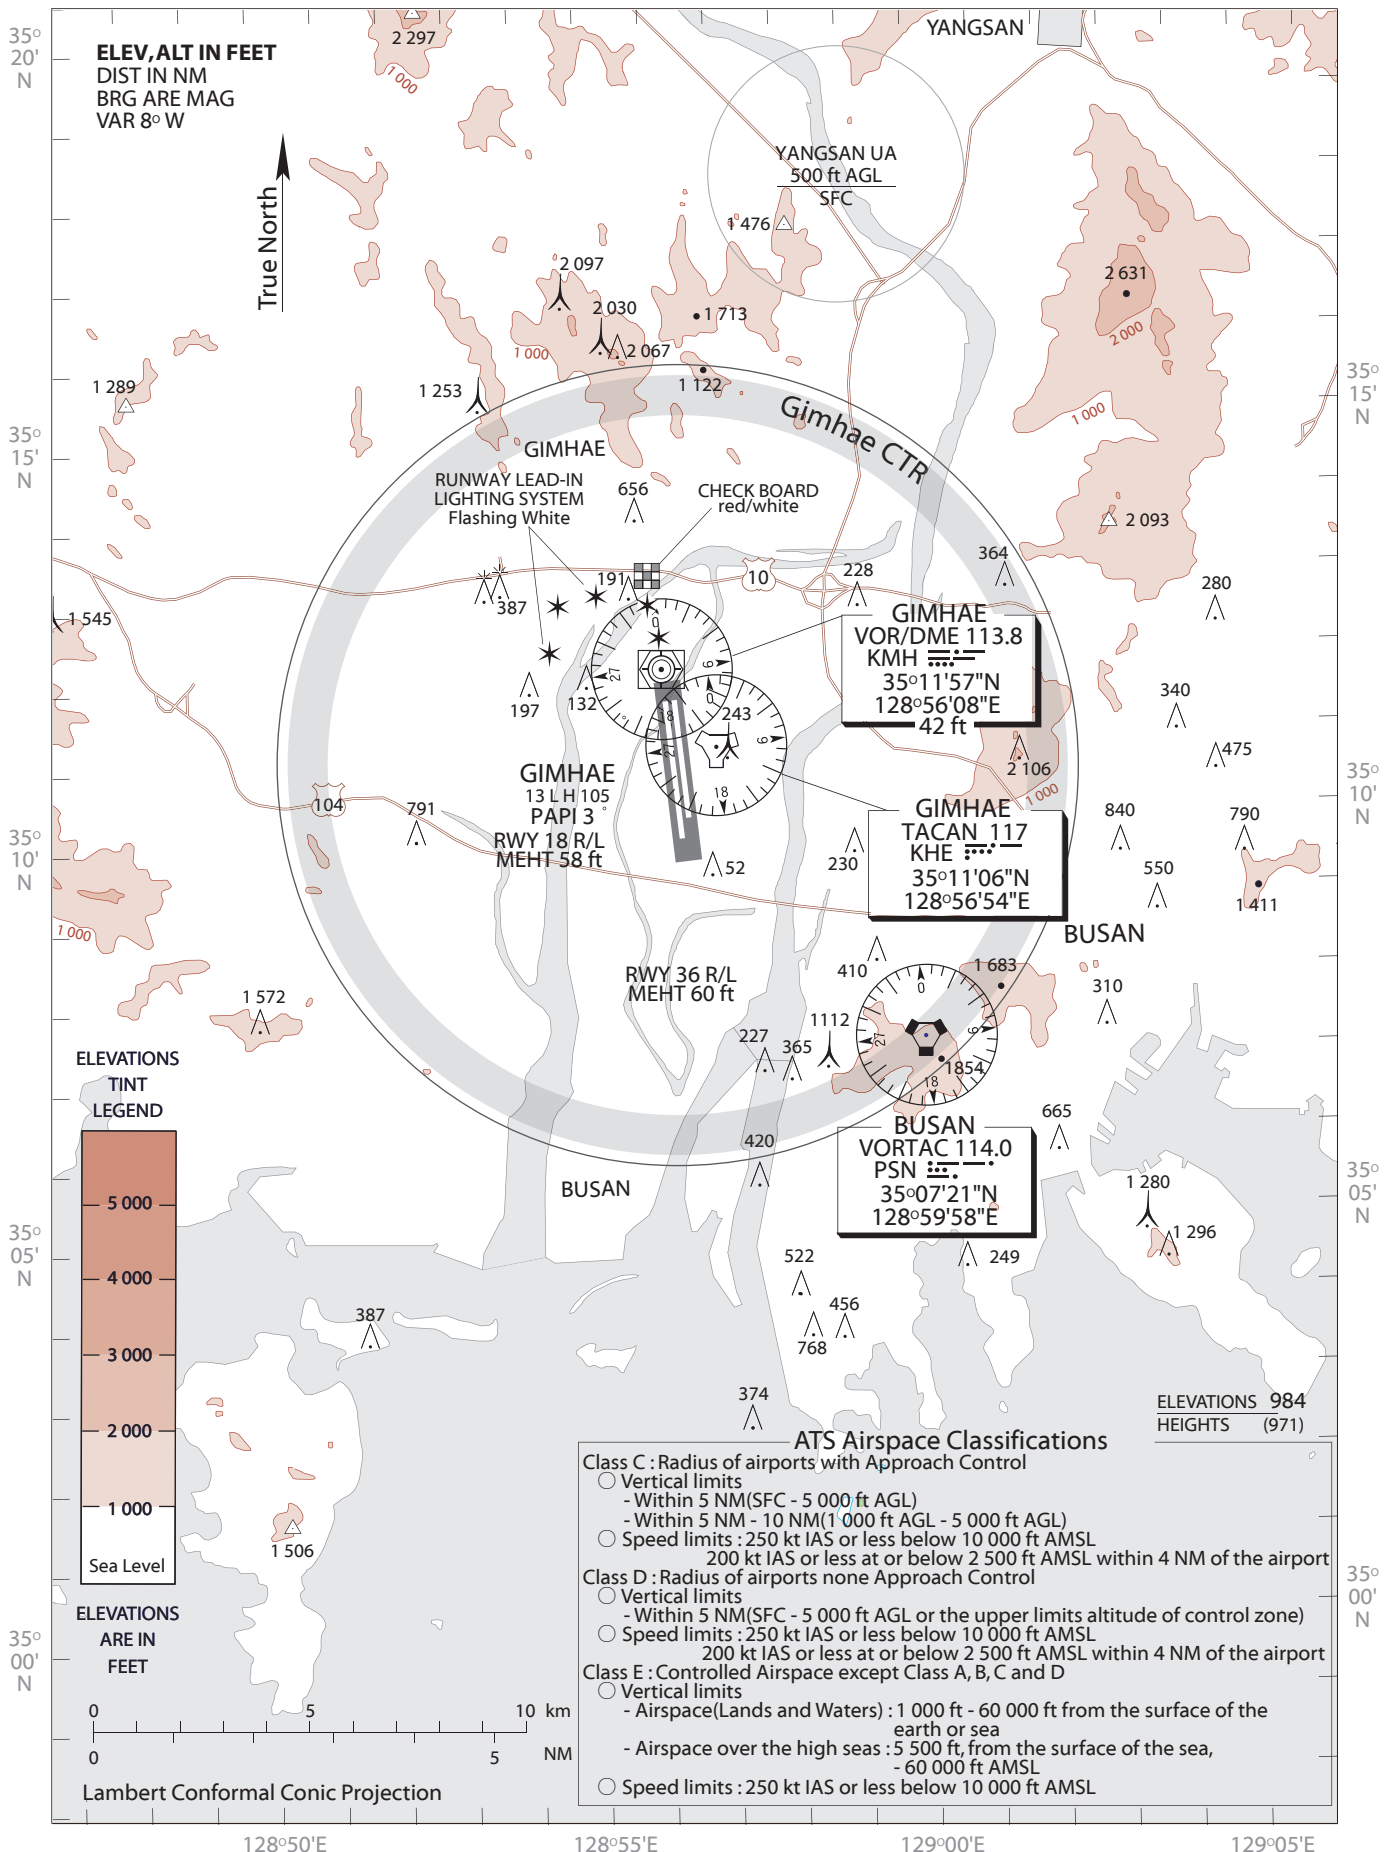

**VISUAL  
APPROACH  
CHART - ICAO**

AD ELEV 13 ft  
HEIGHTS RELATED  
TO AD ELEV

GIMHAE	APP 125.5	364.0
	DEP 125.5	363.8
GIMHAE	TWR 118.1	118.450

**BUSAN/Gimhae**

Change : Page control.